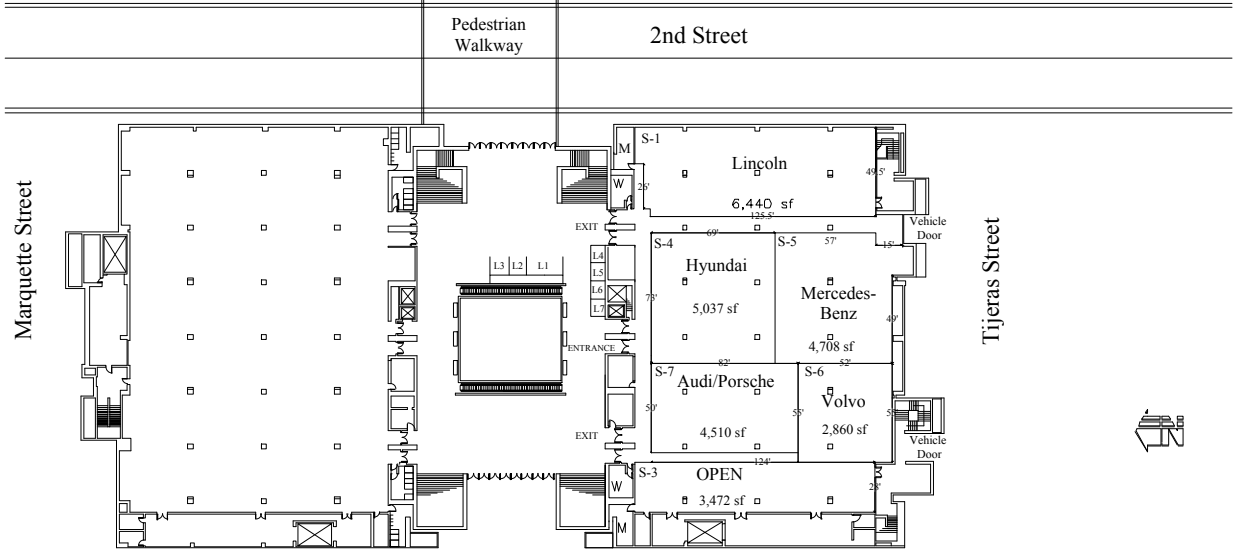

**NEW MEXICO INTERNATIONAL
AUTO SHOW**
Albuquerque Convention Center
April 21-23, 2017

(04/05/17)

Northwest Hall

Southwest Hall

Ceiling Heights
 M Spaces- SE and NE Exhibit Hall 30'
 B Spaces- Lower East Meeting Rooms 13'
 S Spaces- SW Exhibit Hall 16-22'***
 L Spaces- 10' booth height restriction
 (contact Event Services for exact height in S spaces)