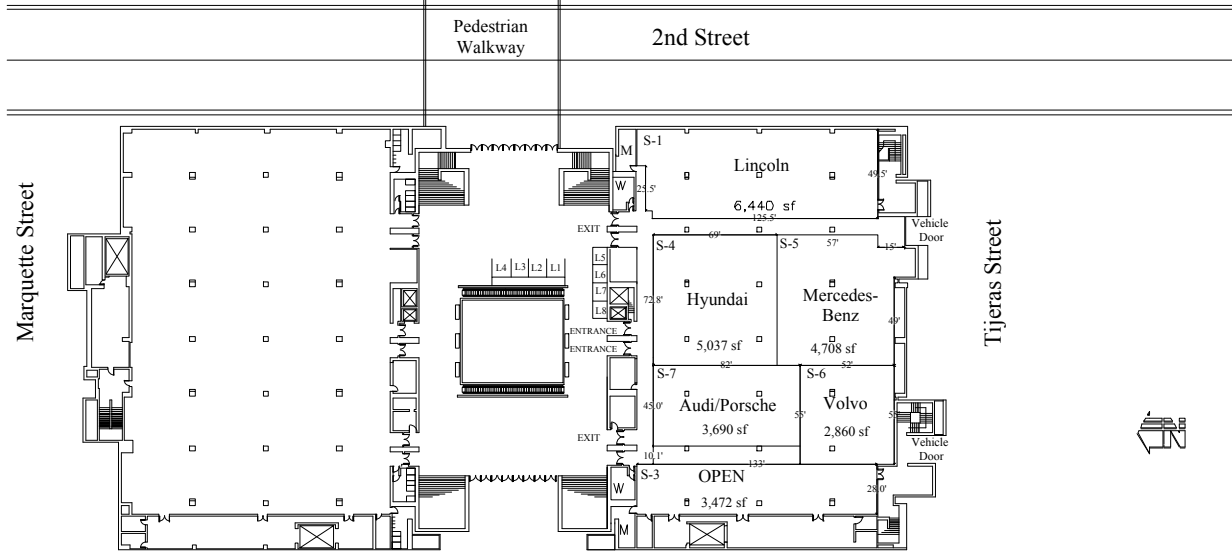

Albuquerque Convention Center
April 13-15, 2018

Version 1.0
02/21/18

Northwest Hall

Southwest Hall

Ceiling Heights
 M Spaces- SE and NE Exhibit Hall 30'
 B Spaces- Lower East Meeting Rooms 13'
 S Spaces- SW Exhibit Hall 16-22'***
 (contact Event Services for exact height in S spaces)
 L Spaces- 10' booth height restriction