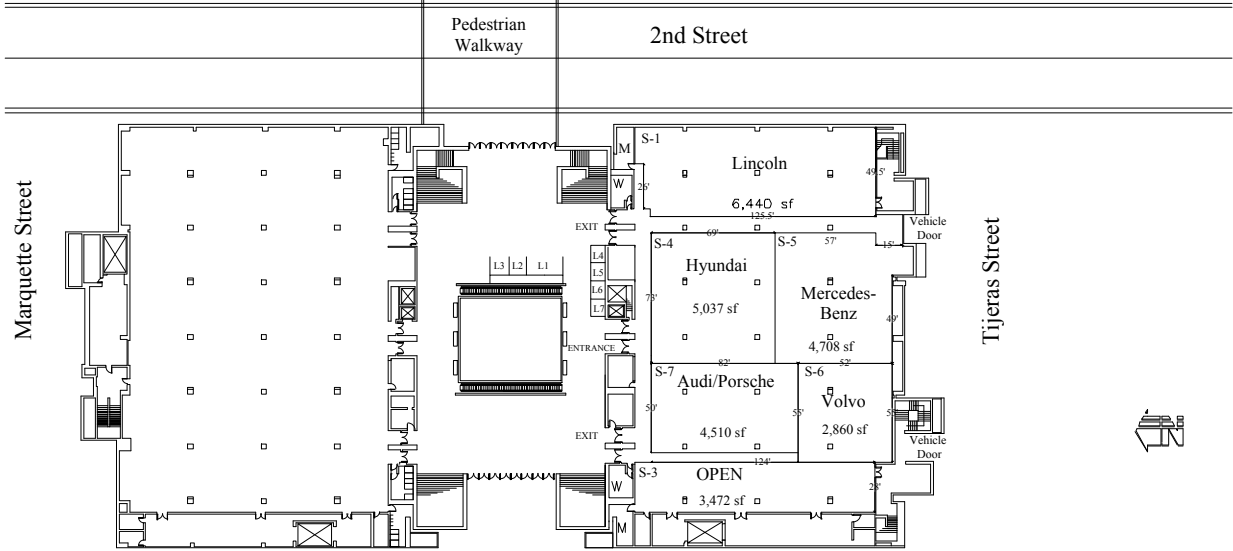

**NEW MEXICO INTERNATIONAL
AUTO SHOW**
Albuquerque Convention Center
April 13-15, 2018

(08/28/17)

Northwest Hall

Southwest Hall

Ceiling Heights
 M Spaces- SE and NE Exhibit Hall 30'
 B Spaces- Lower East Meeting Rooms 13'
 S Spaces- SW Exhibit Hall 16-22'***
 L Spaces- 10' booth height restriction